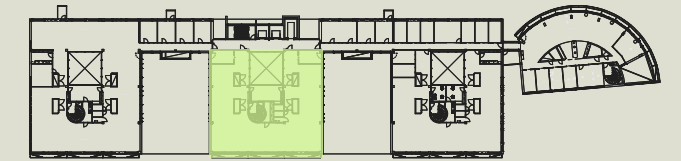

Colony Tapiola, 3rd Floor (385m²)

Working desk capacity: approx. 30

- 1 x Ideation Space (6p)
- 2 x Meeting Room (4p)
- 2 x Focus Room (2p)
- 1 x POD
- 1 x Phone Booth
- 3 x WC
- 1 x Community Cafe (15p)
- 1 x Locker Area

 Individual Work	 WC
 Collaboration	 Support
 Interaction	